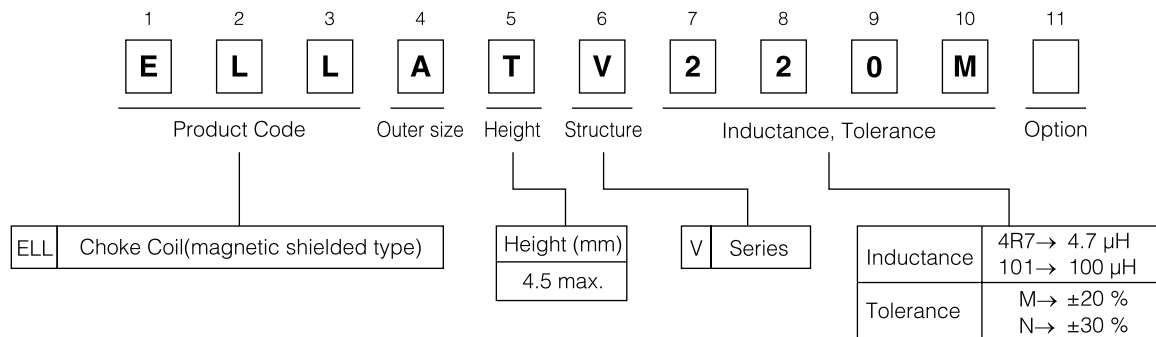

SMD Choke Coils

Singapore

Series: **V**

Type: **ELLATV**

Type ELLATV

■ Features

- Magnetic shielded structure
- Low DC resistance and large current capability
- Available on tape and reel for automatic insertion

■ Recommended Applications

- DC/DC converter circuitry for computer peripherals and cellular hand sets.
- Chopper circuit decoupling chokes in DC/DC converter circuitry

■ Standard Packing Quantity

- 500 pcs./Reel

■ Explanation of Part Numbers

■ Dimensions in mm (not to scale)

■ Recommended Land Pattern in mm (not to scale)

Standard Parts

Part No.	Inductance (100 kHz)		RDC (at 20 °C)		*Current (mA) max.	Marking
	(μH)	Tolerance	(mΩ)	Tolerance		
ELLATV1R5N	1.5	±30 %	5.3	±20 %	6700	1R5
ELLATV2R2N	2.2		6.3		6200	2R2
ELLATV3R3N	3.3		8.8		5350	3R3
ELLATV4R3N	4.3		10		5000	4R3
ELLATV5R1N	5.1		14		4350	5R1
ELLATV6R8N	6.8		16		4000	6R8
ELLATV8R2N	8.2		18		3700	8R2
ELLATV100M	10.0		23		3300	100
ELLATV120M	12.0	25	2900		120	
ELLATV150M	15.0	32	2800		150	
ELLATV180M	18.0	38	2500		180	
ELLATV220M	22.0	45	2200		220	
ELLATV270M	27.0	56	2000		270	
ELLATV330M	33.0	62	1800		330	
ELLATV390M	39.0	74	1600		390	
ELLATV470M	47.0	94	1550		470	
ELLATV560M	56.0	100	1350		560	
ELLATV680M	68.0	130	1200		680	
ELLATV820M	82.0	150	1100		820	
ELLATV101M	100.0	180	1000		101	
ELLATV121M	120.0	190	840		121	
ELLATV151M	150.0	250	780		151	
ELLATV181M	180.0	320	750		181	
ELLATV221M	220.0	360	700		221	
ELLATV271M	270.0	460	600	271		
ELLATV331M	330.0	550	550	331		
ELLATV391M	390.0	690	520	391		
ELLATV471M	470.0	780	470	471		
ELLATV561M	560.0	820	390	561		
ELLATV681M	680.0	1150	370	681		
ELLATV821M	820.0	1270	340	821		
ELLATV102M	1000.0	1750	320	102		