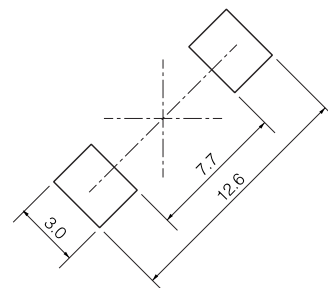

■ Recommended Applications

- DC/DC converter circuitry for computer peripherals and cellular hand sets.
- Chopper circuit decoupling chokes in DC/DC converter circuitry

■ Standard Packing Quantity

- 500 pcs./Reel

■ Explanation of Part Numbers

■ Dimensions in mm (not to scale)

■ Recommended Land Pattern in mm (not to scale)

Standard Parts

Part No.	Inductance (100 kHz)		RDC (at 20 °C)		*Current (mA) max.	Marking
	(μH)	Tolerance	(mΩ)	Tolerance		
ELLATV1R5N	1.5	±30 %	5.3	±20 %	6700	1R5
ELLATV2R2N	2.2		6.3		6200	2R2
ELLATV3R3N	3.3		8.8		5350	3R3
ELLATV4R3N	4.3		10		5000	4R3
ELLATV5R1N	5.1		14		4350	5R1
ELLATV6R8N	6.8		16		4000	6R8
ELLATV8R2N	8.2		18		3700	8R2
ELLATV100M	10.0		23		3300	100
ELLATV120M	12.0	25	2900		120	
ELLATV150M	15.0	32	2800		150	
ELLATV180M	18.0	38	2500		180	
ELLATV220M	22.0	45	2200		220	
ELLATV270M	27.0	56	2000		270	
ELLATV330M	33.0	62	1800		330	
ELLATV390M	39.0	74	1600		390	
ELLATV470M	47.0	94	1550		470	
ELLATV560M	56.0	100	1350		560	
ELLATV680M	68.0	130	1200		680	
ELLATV820M	82.0	150	1100		820	
ELLATV101M	100.0	180	1000		101	
ELLATV121M	120.0	190	840		121	
ELLATV151M	150.0	250	780		151	
ELLATV181M	180.0	320	750		181	
ELLATV221M	220.0	360	700		221	
ELLATV271M	270.0	460	600	271		
ELLATV331M	330.0	550	550	331		
ELLATV391M	390.0	690	520	391		
ELLATV471M	470.0	780	470	471		
ELLATV561M	560.0	820	390	561		
ELLATV681M	680.0	1150	370	681		
ELLATV821M	820.0	1270	340	821		
ELLATV102M	1000.0	1750	320	102		

* Current: This indicates the value of current when the inductance is 70 % of nominal value or when the case temperature has risen 45 °C (at 20 °C)

Embossed Carrier Tape Dimensions in mm (not to scale)