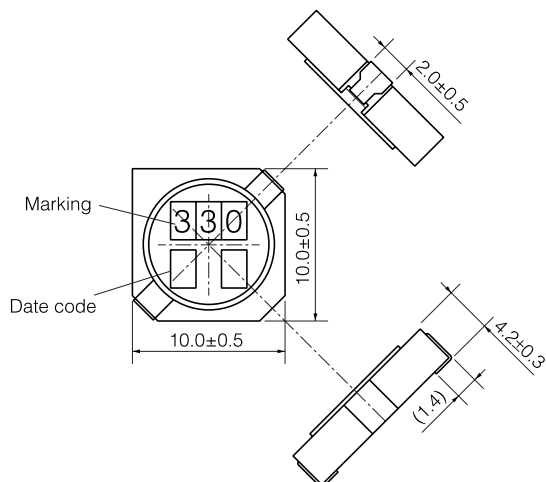

■ Recommended Applications

- DC/DC converter circuitry for computer peripherals and cellular hand sets.
- Chopper circuit decoupling chokes in DC/DC converter circuitry

■ Standard Packing Quantity

- 500 pcs./Reel

■ Explanation of Part Numbers

■ Dimensions in mm (not to scale)

■ Recommended Land Pattern in mm (not to scale)

Standard Parts

Part No.	Inductance (100 kHz)		RDC (at 20 °C)		*Current (mA) max.	Marking
	(μH)	Tolerance	(mΩ)	Tolerance		
ELLATV1R5N	1.5	±30 %	5.3	±20 %	6700	1R5
ELLATV2R2N	2.2		6.3		6200	2R2
ELLATV3R3N	3.3		8.8		5350	3R3
ELLATV4R3N	4.3		10		5000	4R3
ELLATV5R1N	5.1		14		4350	5R1
ELLATV6R8N	6.8		16		4000	6R8
ELLATV8R2N	8.2		18		3700	8R2
ELLATV100M	10.0		23		3300	100
ELLATV120M	12.0	25	2900		120	
ELLATV150M	15.0	32	2800		150	
ELLATV180M	18.0	38	2500		180	
ELLATV220M	22.0	45	2200		220	
ELLATV270M	27.0	56	2000		270	
ELLATV330M	33.0	62	1800		330	
ELLATV390M	39.0	74	1600		390	
ELLATV470M	47.0	94	1550		470	
ELLATV560M	56.0	100	1350		560	
ELLATV680M	68.0	130	1200		680	
ELLATV820M	82.0	150	1100		820	
ELLATV101M	100.0	180	1000		101	
ELLATV121M	120.0	190	840		121	
ELLATV151M	150.0	250	780		151	
ELLATV181M	180.0	320	750		181	
ELLATV221M	220.0	360	700		221	
ELLATV271M	270.0	460	600	271		
ELLATV331M	330.0	550	550	331		
ELLATV391M	390.0	690	520	391		
ELLATV471M	470.0	780	470	471		
ELLATV561M	560.0	820	390	561		
ELLATV681M	680.0	1150	370	681		
ELLATV821M	820.0	1270	340	821		
ELLATV102M	1000.0	1750	320	102		

* Current: This indicates the value of current when the inductance is 70 % of nominal value or when the case temperature has risen 45 °C (at 20 °C)

Embossed Carrier Tape Dimensions in mm (not to scale)