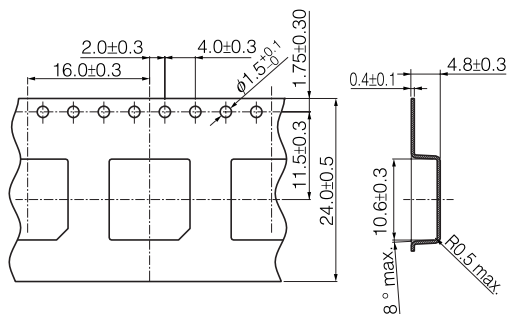

■ Explanation of Part Numbers

■ Dimensions in mm (not to scale)

■ Recommended Land Pattern in mm (not to scale)

Standard Parts

Part No.	Inductance (100 kHz)		RDC (at 20 °C)		*Current (mA) max.	Marking
	(μH)	Tolerance	(mΩ)	Tolerance		
ELLATV1R5N	1.5	±30 %	5.3	±20 %	6700	1R5
ELLATV2R2N	2.2		6.3		6200	2R2
ELLATV3R3N	3.3		8.8		5350	3R3
ELLATV4R3N	4.3		10		5000	4R3
ELLATV5R1N	5.1		14		4350	5R1
ELLATV6R8N	6.8		16		4000	6R8
ELLATV8R2N	8.2		18		3700	8R2
ELLATV100M	10.0		23		3300	100
ELLATV120M	12.0	25	2900		120	
ELLATV150M	15.0	32	2800		150	
ELLATV180M	18.0	38	2500		180	
ELLATV220M	22.0	45	2200		220	
ELLATV270M	27.0	56	2000		270	
ELLATV330M	33.0	62	1800		330	
ELLATV390M	39.0	74	1600		390	
ELLATV470M	47.0	94	1550		470	
ELLATV560M	56.0	100	1350		560	
ELLATV680M	68.0	130	1200		680	
ELLATV820M	82.0	150	1100		820	
ELLATV101M	100.0	180	1000		101	
ELLATV121M	120.0	190	840		121	
ELLATV151M	150.0	250	780		151	
ELLATV181M	180.0	320	750		181	
ELLATV221M	220.0	360	700		221	
ELLATV271M	270.0	460	600	271		
ELLATV331M	330.0	550	550	331		
ELLATV391M	390.0	690	520	391		
ELLATV471M	470.0	780	470	471		
ELLATV561M	560.0	820	390	561		
ELLATV681M	680.0	1150	370	681		
ELLATV821M	820.0	1270	340	821		
ELLATV102M	1000.0	1750	320	102		

* Current: This indicates the value of current when the inductance is 70 % of nominal value or when the case temperature has risen 45 °C (at 20 °C)

Embossed Carrier Tape Dimensions in mm (not to scale)