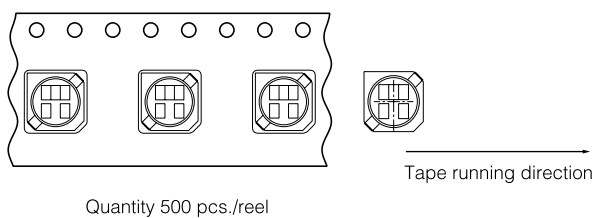

Date code

Year	Month	1	2	3	4	5	6	7	8	9	10	11	12
Odd year		A	B	C	D	E	F	H	I	J	K	L	M
Even year		N	O	P	R	S	T	U	V	W	X	Y	Z